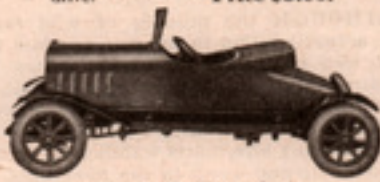

Structo Models have lots of speed and pulling power. Strong, powerful motors send them over the road in record time; straight ahead or around in a circle, up-grade or on the level. They have many features of real cars.

**Structo Bear Cat Auto**  
Model No. 10

14 inches long. Red body. Single-unit motor; shaft drive. Price \$6.50.

**Structo Racing Auto**  
Model No. 8

Green body. Single-unit motor; shaft drive. Price \$5.00.

Model in picture above is Structo Farm Tractor; Model No. 11. Price \$7.50.

**Structo Dump Truck**  
Model No. 14

Red body. Triple-unit motor; sliding gear transmission. Load dumping attachment. Price \$12.00.

**Structo DeLuxe Auto**  
Model No. 12

14 inches long. Orange body. Triple-unit motor; sliding gear transmission and differential. Price \$10.00.

West of Denver, Colo., and in Canada, Prices are a little higher.