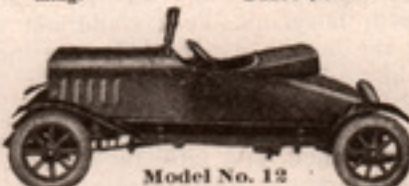

STRUCTO TOYS

MEN

OF BOYS

Building and Racing Structo Toys is Real Sport!

Get a STRUCTO Auto-Builder Outfit for Christmas and build your own automobile, truck or tractor. It's the next best thing to building a real car! These models have parts like real machines; you assemble the parts like a regular auto mechanic. Some have sliding gear transmission and "big car" differential; others direct shaft drive with gears on rear axle. All have strong, powerful motors and run up hill or on the level. Building and racing **Structo Toys** will keep any fellow busy! It's the greatest sport ever. Each model comes in a box with full directions, ready for assembling. You build it yourself—and then the fun begins.

Ready-Built Toys

Nos. 40, 44, and 48 are ready built for you; ready to run when you get them. Look at these three fine models.

STRUCTO Ready-Built Roadster Auto, No. 40. 18 1/2 in. long. Red, black trimming. Price \$3.50.

STRUCTO Racing Auto, No. 8. A powerful, speed-demon racing car. 16 in. long. Green enamel, black trimming. Price \$6.00.

STRUCTO Ready-Built Caterpillar Tractor, No. 44. An accurate duplicate of a well-known farm tractor, 11 1/2 in. long. Separate Disk Harrow included. Green, red and black trimming. Price \$5.00.

STRUCTO De Luxe Auto, No. 12. A "regular" car in every detail. Two speeds forward, and reverse. 16 in. long. Orange color. Price \$12.00.

Model No. 12

STRUCTO Ready-Built Caterpillar Whipplet Tank, No. 48. Just like a French war tank. Gray, red trimming. Price \$6.00.